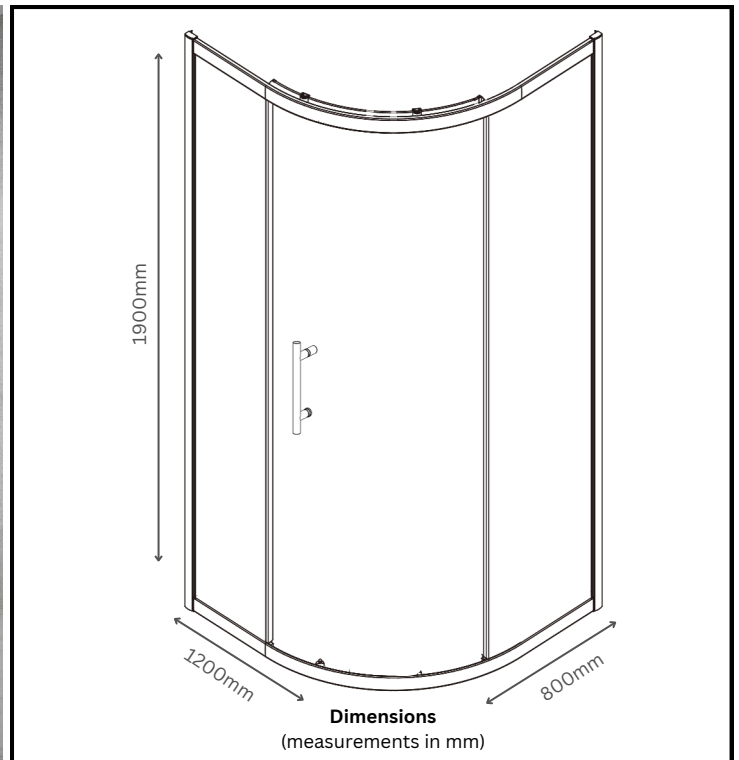

TECHNICAL DATA SHEET

6mm Single Door Offset Quadrant Shower Enclosure
1200mm x 800mm x 1900mm

Product Code: AIQSD1280S-19

0121 508 9989

Aqua i
Service · Quality · Value

info@aquaproducts.co.uk

Aqua i Products, Unit 6
Station Road, Station Road
Industrial Estate,
Rowley Regis, B65 0JY

Product Measurements:

Product Weight (Kg):	52.50
Product Depth:	800mm
Product Width:	1200mm
Product Height:	1900mm

General Information:

Construction Material:	Aluminium
Universal Opening:	N/A
Colour / Finish:	Chrome

Product Details:

Adjustment:	1170-1190mm / 770-790mm
Easy Clean:	Yes
Easy Release Door:	Yes
Door Style:	Single
Wall Adjustment:	40mm
Door Opening:	420mm
Glass Thickness:	6mm
Glass Type:	Clear
Enclosure Style:	Quadrant
Fixed Panel Size:	618mm / 459mm

Compliance: BS6206 & CE certified

We're confident about the quality of our products, and we want our customers to feel the same. That's why we proudly offer a lifetime guarantee. Seals and moving parts have a 12-month warranty.

You can find more details on our website, www.aquaproducts.co.uk