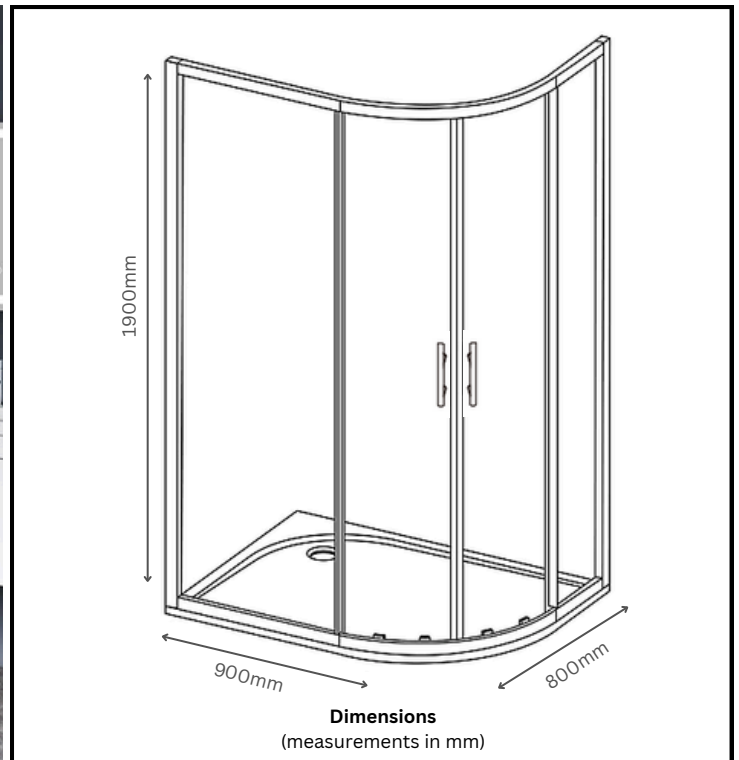

TECHNICAL DATA SHEET

6mm Double Door Offset Quadrant Shower Enclosure
900mm x 800mm x 1900mm

Product Code: AIQD9080S-19H

0121 508 9989

Aqua i
Service · Quality · Value

info@aquaproducts.co.uk

Aqua i Products, Unit 6
Station Road, Station Road
Industrial Estate,
Rowley Regis, B65 0JY

Product Measurements:

Product Weight (Kg):	43.50
Product Depth:	800mm
Product Width:	900mm
Product Height:	1900mm

General Information:

Construction Material:	Aluminium
Universal Opening:	N/A
Colour / Finish:	Chrome

Product Details:

Adjustment:	870-890mm / 750-790mm
Easy Clean:	Yes
Easy Release Door:	Yes
Door Style:	Double
Wall Adjustment:	40mm
Door Opening:	475mm
Glass Thickness:	6mm
Glass Type:	Clear
Enclosure Style:	Offset Quadrant
Fixed Panel Size:	306mm / 206mm

Compliance: BS6206 & CE certified

We're confident about the quality of our products, and we want our customers to feel the same. That's why we proudly offer a lifetime guarantee. Seals and moving parts have a 12-month warranty.

You can find more details on our website, www.aquaproducts.co.uk