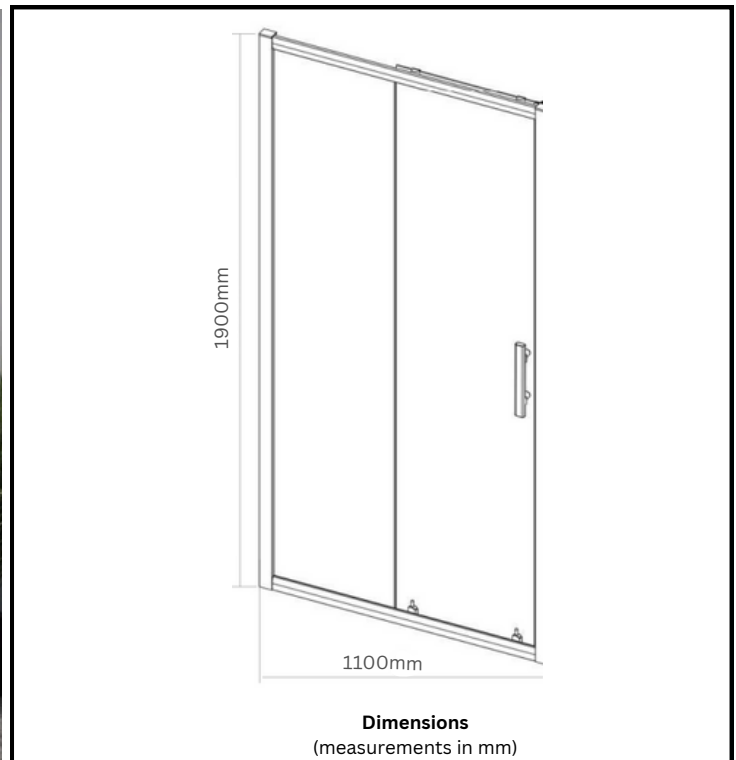

TECHNICAL DATA SHEET

6mm Sliding Shower Door 1100mm x 1900mm

Product Code: AISD110BB

0121 508 9989

Aqua i
Service · Quality · Value

info@aquaproducts.co.uk

Aqua i Products, Unit 6
Station Road, Station Road
Industrial Estate,
Rowley Regis, B65 0JY

Product Measurements:

Product Weight (Kg):	33
Product Width:	1100mm
Product Height:	1900mm
General Information:	
Construction Material:	Aluminium
Universal Opening:	Left or Right
Colour / Finish:	Brushed Brass
Product Details:	
Adjustment:	1060-1100mm
Easy Clean:	Yes
Mechanism Type:	Sliding
Door Type:	Single Door
Frame Type:	Framed
Wall Adjustment:	20mm
Door Opening:	385mm
Glass Thickness:	6mm
Glass Type:	Clear
Enclosures Shape:	Rectangular
Compliance:	BS6206 & CE certified