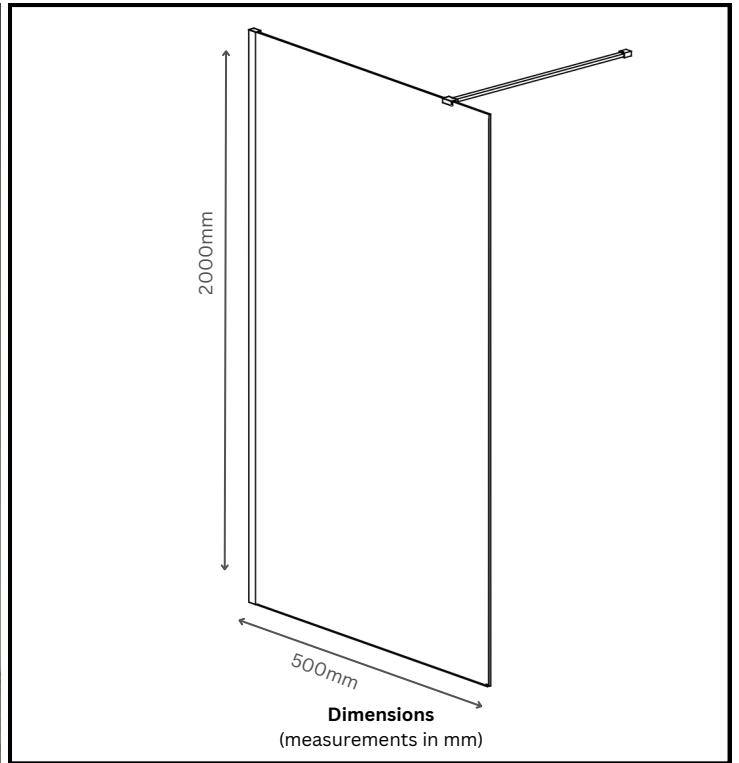

TECHNICAL DATA SHEET

8mm Wetroom Panel 500mm x 2000mm

Product Code: AI8WP050B-20H

0121 508 9989

info@aquaproducts.co.uk

Aqua i Products, Unit 6
Station Road, Station Road
Industrial Estate,
Rowley Regis, B65 0JY

Product Measurements:

Product Weight (Kg):	20.50
Product Depth:	N/A
Product Width:	500mm
Product Height:	2000mm

General Information:

Construction Material:	Aluminium
Universal Fitting:	Yes
Colour / Finish:	Matt Black

Product Details:

Adjustment:	470-490mm
Easy Clean:	Yes
Support Arm:	Yes
Reversible:	Yes
Frame Type:	Unframed
Wall Adjustment:	20mm
Glass Thickness:	8mm
Glass Type:	Clear
Screen Shape:	Rectangular

Compliance: BS6206 & CE certified