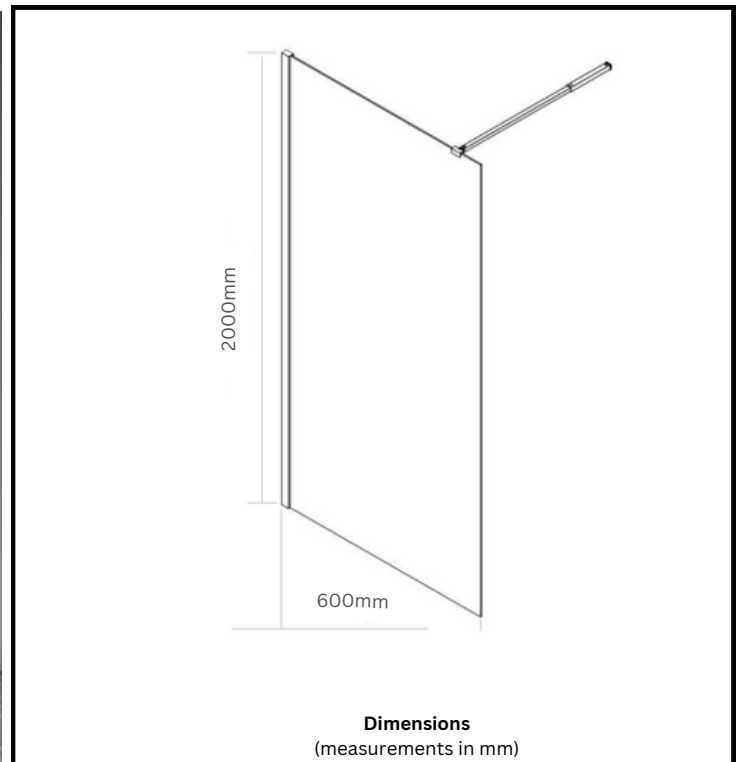

TECHNICAL DATA SHEET

8mm Wetroom Screen Panel 600mm x 2000mm

Product Code: AI8WP060B-20H

0121 508 9989

info@aquaproducts.co.uk

Aqua i Products, Unit 6
Station Road, Station Road
Industrial Estate,
Rowley Regis, B65 0JY

Product Measurements:

Product Weight (Kg):	25
Product Width:	600mm
Product Height:	2000mm
General Information:	
Construction Material:	Aluminium
Universal Opening:	Left or Right
Colour / Finish:	Matt Black
Product Details:	
Adjustment:	570-590mm
Easy Clean:	Yes
Support Arm:	Yes
Reversible:	Yes
Frame Type:	Unframed
Wall Adjustment:	20mm
Rust Resistant:	Yes
Glass Thickness:	8mm
Glass Type:	Clear
Screen Shape:	Rectangular
Compliance:	BS6206 & CE certified