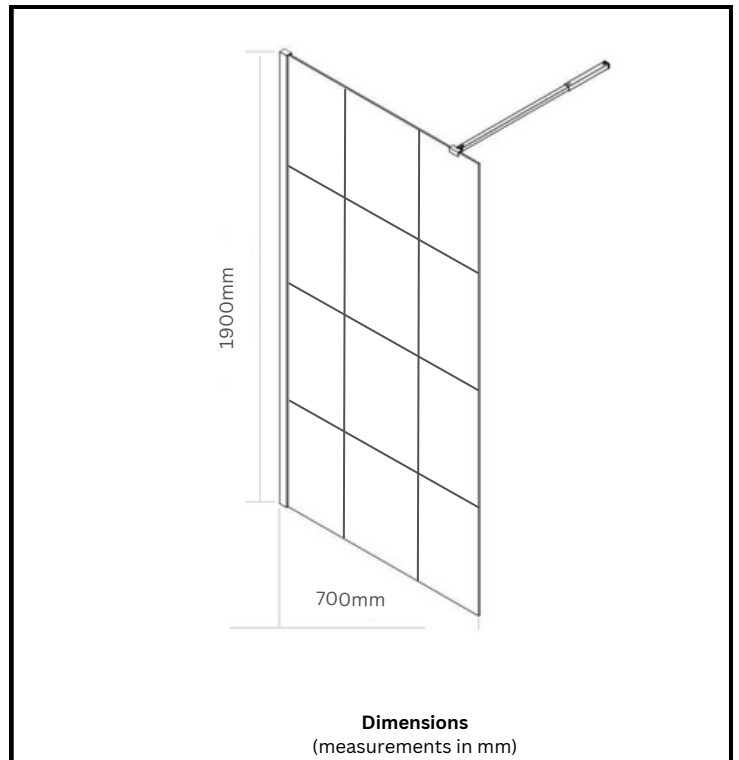

TECHNICAL DATA SHEET

8mm Matrix Wetroom Screen Panel 700mm x 1900mm

Product Code: AI8WP070MB

0121 508 9989

Aqua i
Service · Quality · Value

info@aquaproducts.co.uk

Aqua i Products, Unit 6
Station Road, Station Road
Industrial Estate,
Rowley Regis, B65 0JY

Product Measurements:

Product Weight (Kg):	50
Product Width:	700mm
Product Height:	1900mm
General Information:	
Construction Material:	Aluminium
Universal Opening:	Left or Right
Colour / Finish:	Matt Black
Product Details:	
Adjustment:	680-700mm
Easy Clean:	Yes
Support Arm:	Yes
Reversible:	Yes
Frame Type:	Unframed
Wall Adjustment:	20mm
Rust Resistant:	Yes
Glass Thickness:	8mm
Glass Type:	Clear / Matrix
Screen Shape:	Rectangular
Compliance:	BS6206 & CE certified