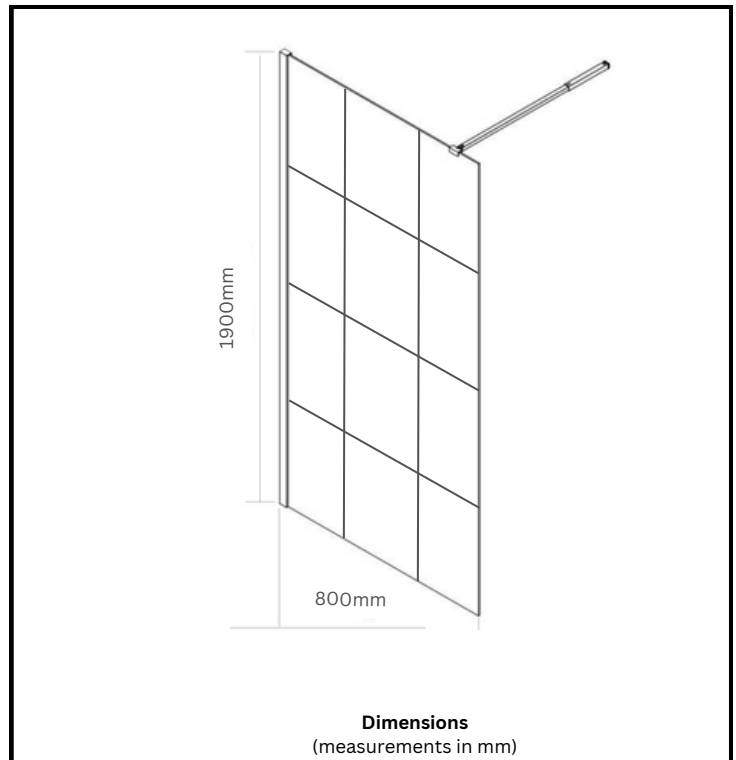

TECHNICAL DATA SHEET

8mm Matrix Wetroom Screen Panel 800mm x 1900mm

Product Code: AI8WP080MB

0121 508 9989

info@aquaproducts.co.uk

Aqua i Products, Unit 6
Station Road, Station Road
Industrial Estate,
Rowley Regis, B65 0JY

Product Measurements:

Product Weight (Kg):	50
Product Width:	800mm
Product Height:	1900mm
General Information:	
Construction Material:	Aluminium
Universal Opening:	Left or Right
Colour / Finish:	Matt Black
Product Details:	
Adjustment:	780-800mm
Easy Clean:	Yes
Support Arm:	Yes
Reversible:	Yes
Frame Type:	Unframed
Wall Adjustment:	20mm
Rust Resistant:	Yes
Glass Thickness:	8mm
Glass Type:	Clear / Matrix
Screen Shape:	Rectangular
Compliance:	BS6206 & CE certified