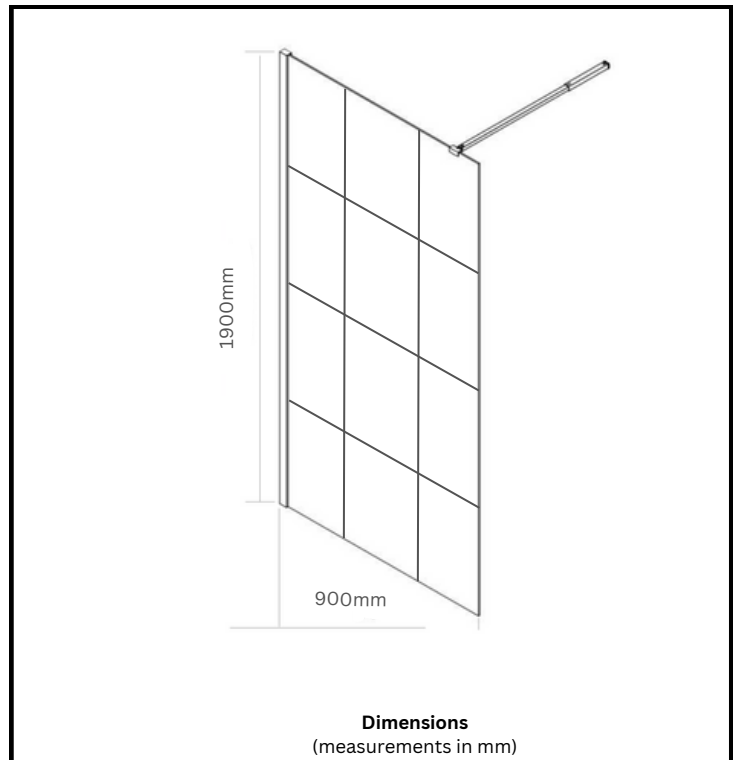

TECHNICAL DATA SHEET

8mm Matrix Wetroom Screen Panel 900mm x 1900mm

Product Code: AI8WP090MB

0121 508 9989

Aqua i
Service · Quality · Value

info@aquaproducts.co.uk

Aqua i Products, Unit 6
Station Road, Station Road
Industrial Estate,
Rowley Regis, B65 0JY

Product Measurements:

| | |
|-----------------------------|-----------------------|
| Product Weight (Kg): | 50 |
| Product Width: | 900mm |
| Product Height: | 1900mm |
| General Information: | |
| Construction Material: | Aluminium |
| Universal Opening: | Left or Right |
| Colour / Finish: | Matt Black |
| Product Details: | |
| Adjustment: | 880-900mm |
| Easy Clean: | Yes |
| Support Arm: | Yes |
| Reversible: | Yes |
| Frame Type: | Unframed |
| Wall Adjustment: | 20mm |
| Rust Resistant: | Yes |
| Glass Thickness: | 8mm |
| Glass Type: | Clear / Matrix |
| Screen Shape: | Rectangular |
| Compliance: | BS6206 & CE certified |