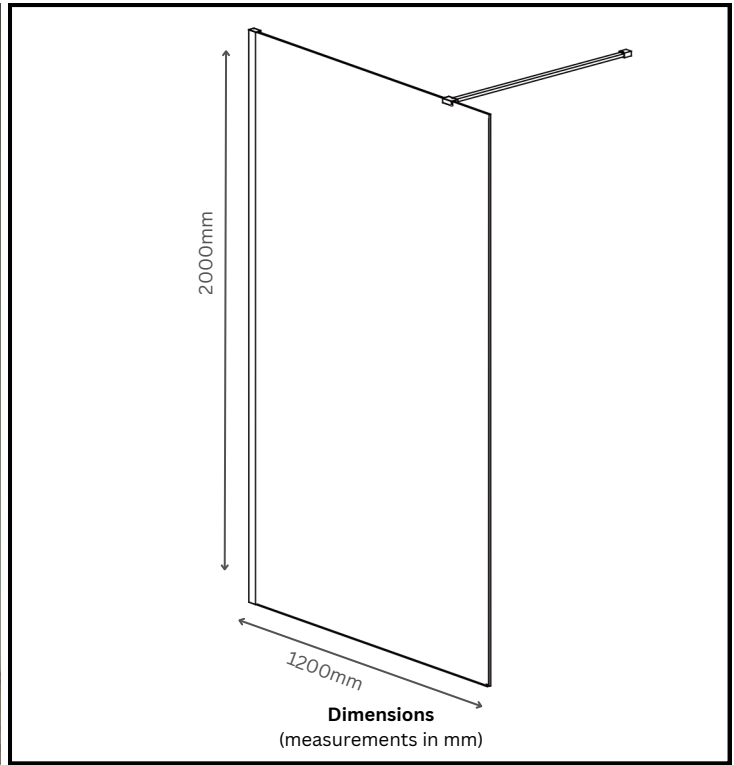

TECHNICAL DATA SHEET

8mm Wetroom Panel 1200mm x 2000mm

Product Code: AI8WP120S-20H

0121 508 9989

info@aquaproducts.co.uk

Aqua i Products, Unit 6
Station Road, Station Road
Industrial Estate,
Rowley Regis, B65 0JY

Product Measurements:

Product Weight (Kg):	51.50
Product Depth:	N/A
Product Width:	1200mm
Product Height:	2000mm

General Information:

Construction Material:	Aluminium
Universal Fitting:	Yes
Colour / Finish:	Chrome

Product Details:

Adjustment:	1170-1190mm
Easy Clean:	Yes
Support Arm:	Yes
Reversible:	Yes
Frame Type:	Unframed
Wall Adjustment:	20mm
Glass Thickness:	8mm
Glass Type:	Clear
Screen Shape:	Rectangular

Compliance: BS6206 & CE certified