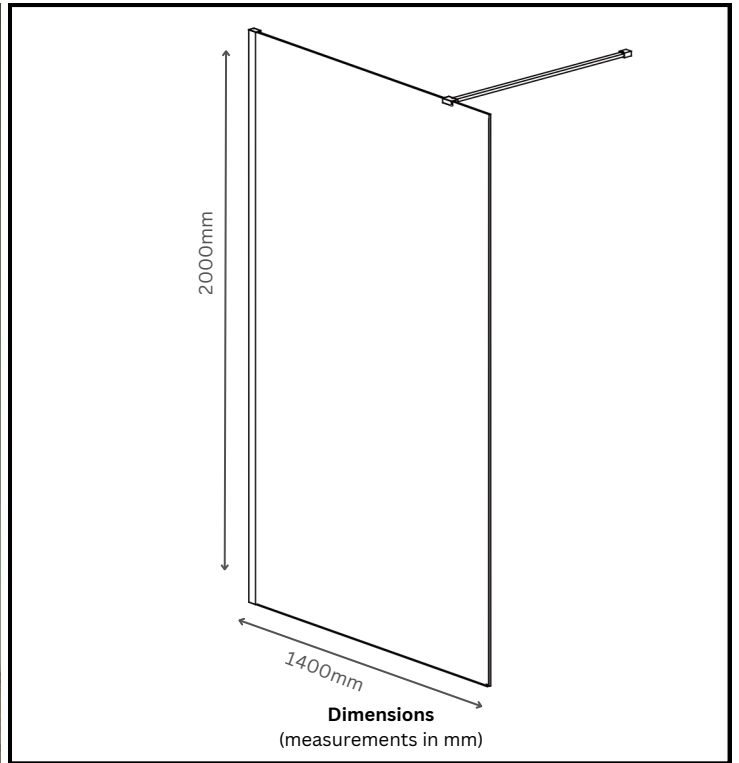

TECHNICAL DATA SHEET

8mm Wetroom Panel 1400mm x 2000mm

Product Code: AI8WP140B-20H

0121 508 9989

info@aquaproducts.co.uk

Aqua i Products, Unit 6
Station Road, Station Road
Industrial Estate,
Rowley Regis, B65 0JY

Product Measurements:

Product Weight (Kg):	57.50
Product Depth:	N/A
Product Width:	1400mm
Product Height:	2000mm

General Information:

Construction Material:	Aluminium
Universal Fitting:	Yes
Colour / Finish:	Matt Black

Product Details:

Adjustment:	1370-1390mm
Easy Clean:	Yes
Support Arm:	Yes
Reversible:	Yes
Frame Type:	Unframed
Wall Adjustment:	20mm
Glass Thickness:	8mm
Glass Type:	Clear
Screen Shape:	Rectangular

Compliance: BS6206 & CE certified