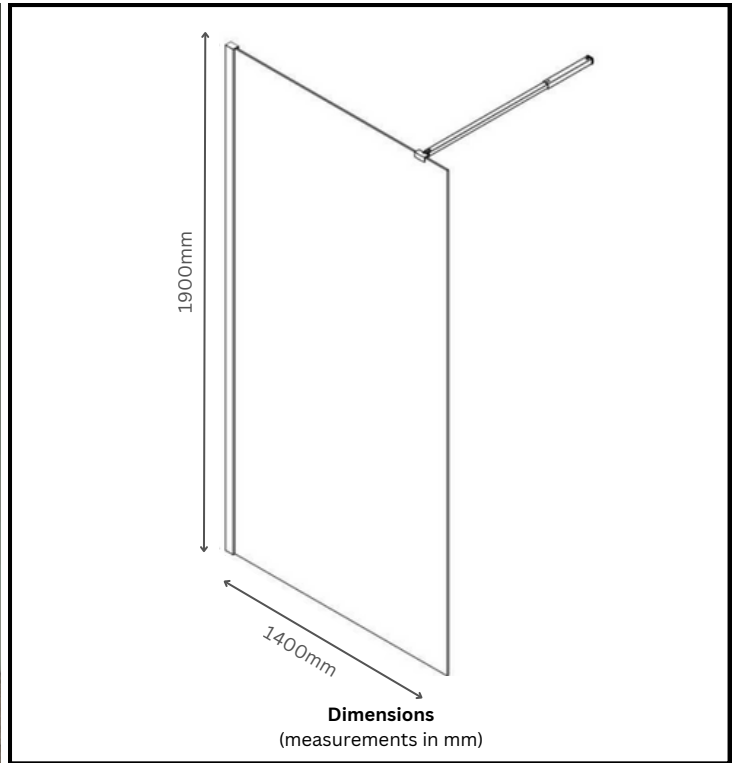

## Product Measurements:

Product Weight (Kg):	56.50
Product Depth:	N/A
Product Width:	1400mm
Product Height:	1900mm

## Product Details:

Adjustment:	1370-1390mm
Easy Clean:	Yes
Support Arm:	Yes
Reversible:	Yes
Frame Type:	Unframed
Wall Adjustment:	20mm
Glass Thickness:	8mm
Glass Type:	Clear
Screen Shape:	Rectangular

Compliance: BS6206 & CE certified