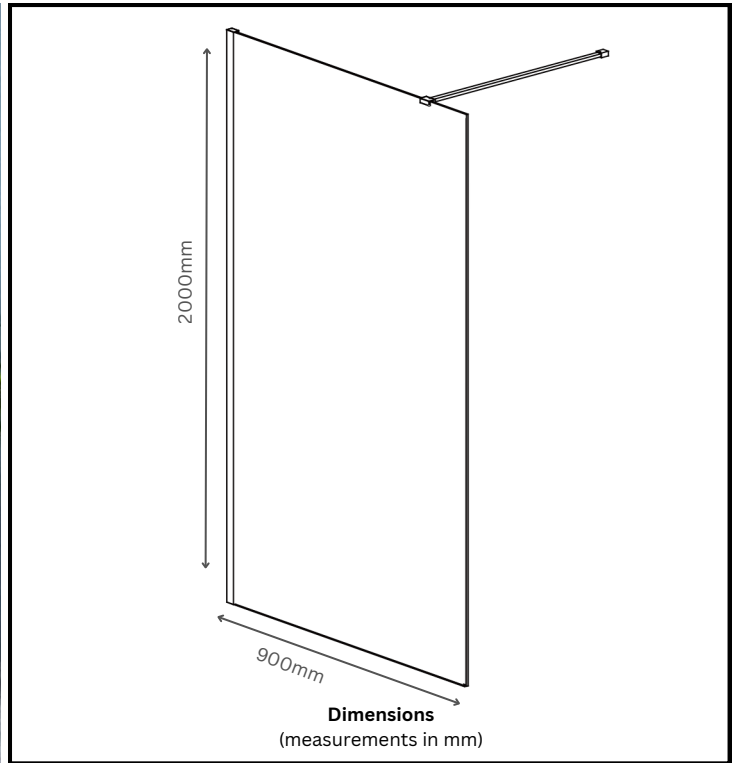

TECHNICAL DATA SHEET

10mm Wetroom Panel 900mm x 2000mm

Product Code: AI10WP090B-20H

0121 508 9989

info@aquaproducts.co.uk

Aqua i Products, Unit 6
Station Road, Station Road
Industrial Estate,
Rowley Regis, B65 0JY

Product Measurements:

Product Weight (Kg):	51
Product Depth:	N/A
Product Width:	900mm
Product Height:	2000mm

General Information:

Construction Material:	Aluminium
Universal Fitting:	Yes
Colour / Finish:	Matt Black

Product Details:

Adjustment:	865-890mm
Easy Clean:	Yes
Support Arm:	Yes
Reversible:	Yes
Frame Type:	Unframed
Wall Adjustment:	25mm
Glass Thickness:	10mm
Glass Type:	Clear
Screen Shape:	Rectangular

Compliance: BS6206 & CE certified