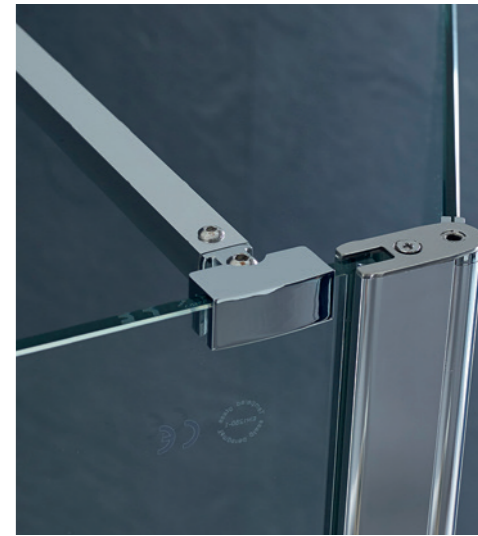

Toughened Safety Glass

Glass Thickness

Glass Height

Aqua Clean Glass

Reversible

Unique 16 Wheel System

Easy Release Door

Generous Adjustment

8mm Wetroom Panels

Aqua i

8mm Wetroom Panels – Chrome

Create a striking focal point in your bathroom with our easy clean Ai8 chrome wetroom panels. Each complete with wall profile and support arm, the Ai8 Wetroom collection offers a range of sizes and set-up configurations. Our panels can be installed on a shower tray or directly onto a wetroom floor.