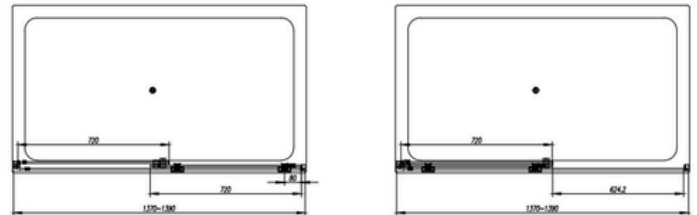

TECHNICAL DATA SHEET

8mm Glide Sliding Wetroom Panel 1700mm x 2000mm

Product Code: AIGSD170B

0121 508 9989

info@aquaproducts.co.uk

Aqua i Products, Unit 6
Station Road, Station Road
Industrial Estate,
Rowley Regis, B65 0JY

Product Measurements:

Product Weight (Kg):	79
Product Depth:	N/A
Product Width:	1700mm
Product Height:	2000mm

General Information:

Construction Material:	Aluminium
Universal Fitting:	Yes
Colour / Finish:	Matt Black

Product Details:

Adjustment:	1675-1690mm
Door Opening:	775mm
Fixed Panel Size:	870mm
Easy Clean:	Yes
Support Arm:	Yes
Reversible:	Yes
Frame Type:	Unframed
Wall Adjustment:	15mm
Glass Thickness:	8mm
Glass Type:	Clear
Screen Shape:	Rectangular

Compliance: BS6206 & CE certified

Dimensions
(measurements in mm)

We're confident about the quality of our products, and we want our customers to feel the same. That's why we proudly offer a lifetime guarantee. Seals and moving parts have a 12-month warranty.

You can find more details on our website, www.aquaproducts.co.uk