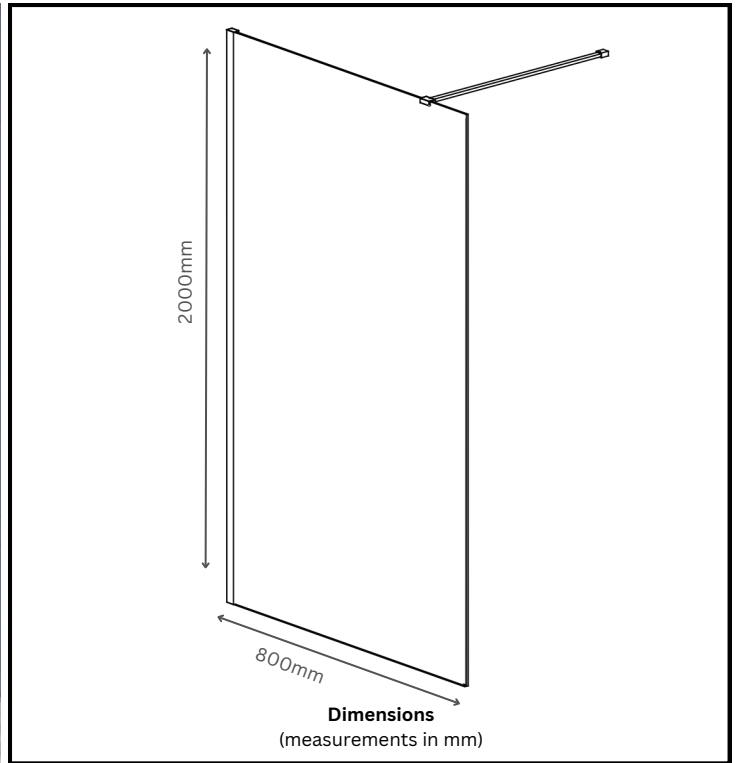

# TECHNICAL DATA SHEET

10mm Wetroom Panel 800mm x 2000mm

Product Code: AI10WP080BB-20H

0121 508 9989

[info@aquaproducts.co.uk](mailto:info@aquaproducts.co.uk)

Aqua i Products, Unit 6  
Station Road, Station Road  
Industrial Estate,  
Rowley Regis, B65 0JY

## Product Measurements:

Product Weight (Kg):	46
Product Depth:	N/A
Product Width:	800mm
Product Height:	2000mm

## Product Details:

Adjustment:	765-790mm
Easy Clean:	Yes
Support Arm:	Yes
Reversible:	Yes
Frame Type:	Unframed
Wall Adjustment:	25mm
Glass Thickness:	10mm
Glass Type:	Clear
Screen Shape:	Rectangular

Compliance: BS6206 & CE certified