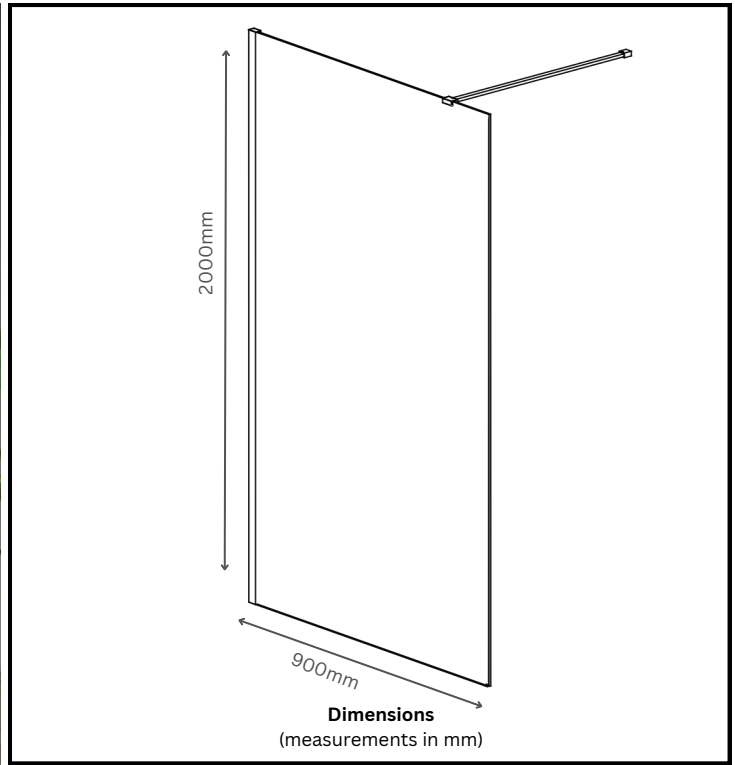

TECHNICAL DATA SHEET

8mm Wetroom Panel 900mm x 2000mm

Product Code: AI8WP090BB-20H

0121 508 9989

info@aquaproducts.co.uk

Aqua i Products, Unit 6
Station Road, Station Road
Industrial Estate,
Rowley Regis, B65 0JY

Product Measurements:

Product Weight (Kg):	38.50
Product Depth:	N/A
Product Width:	900mm
Product Height:	2000mm

General Information:

Construction Material:	Aluminium
Universal Fitting:	Yes
Colour / Finish:	Brushed Brass

Product Details:

Adjustment:	870-890mm
Easy Clean:	Yes
Support Arm:	Yes
Reversible:	Yes
Frame Type:	Unframed
Wall Adjustment:	20mm
Glass Thickness:	8mm
Glass Type:	Clear
Screen Shape:	Rectangular

Compliance: BS6206 & CE certified