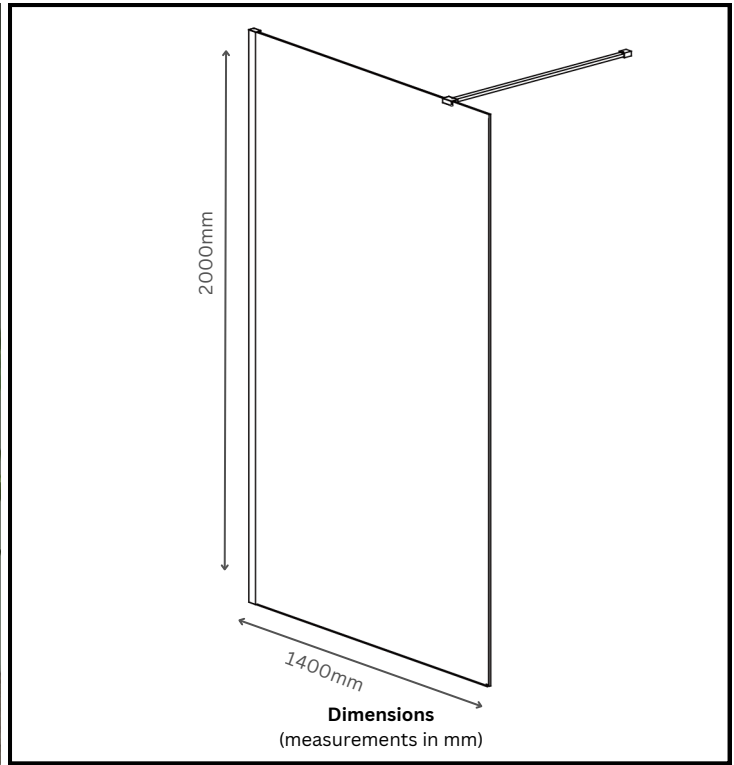

TECHNICAL DATA SHEET

8mm Wetroom Panel 1400mm x 2000mm

Product Code: AI8WP140BB-20H

0121 508 9989

info@aquaproducts.co.uk

Aqua i Products, Unit 6
Station Road, Station Road
Industrial Estate,
Rowley Regis, B65 0JY

Product Measurements:

Product Weight (Kg):	57.50
Product Depth:	N/A
Product Width:	1400mm
Product Height:	2000mm

General Information:

Construction Material:	Aluminium
Universal Fitting:	Yes
Colour / Finish:	Brushed Brass

Product Details:

Adjustment:	1370-1390mm
Easy Clean:	Yes
Support Arm:	Yes
Reversible:	Yes
Frame Type:	Unframed
Wall Adjustment:	20mm
Glass Thickness:	8mm
Glass Type:	Clear
Screen Shape:	Rectangular

Compliance: BS6206 & CE certified