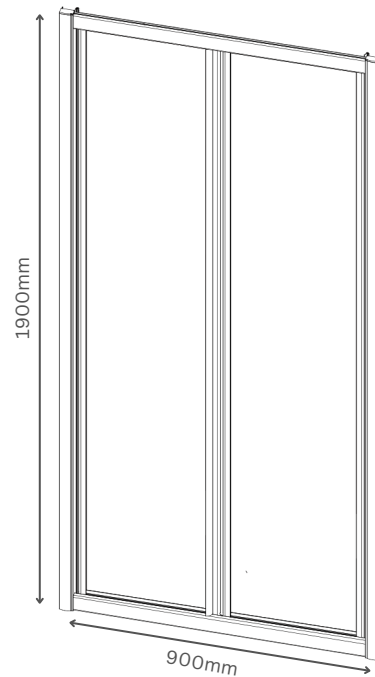

TECHNICAL DATA SHEET

6mm Bifold Shower Door 900mm x 1900mm

Product Code: AIBD090S-19H

0121 508 9989

Aqua i
Service · Quality · Value

info@aquaproducts.co.uk

Aqua i Products, Unit 6
Station Road, Station Road
Industrial Estate,
Rowley Regis, B65 0JY

Product Measurements:

Product Weight (Kg):	22.50
Product Depth:	N/A
Product Width:	900mm
Product Height:	1900mm

General Information:

Construction Material:	Aluminium
Universal Opening:	Yes
Colour / Finish:	Chrome

Product Details:

Adjustment:	850-890mm
Easy Clean:	Yes
Easy Release Door:	No
Door Style:	Single
Wall Adjustment:	40mm
Door Opening:	535mm
Glass Thickness:	6mm
Glass Type:	Clear
Enclosure Style:	Bifold
Fixed Panel Size:	350mm

Compliance: BS6206 & CE certified

Dimensions
(measurements in mm)

We're confident about the quality of our products, and we want our customers to feel the same. That's why we proudly offer a lifetime guarantee. Seals and moving parts have a 12-month warranty.

You can find more details on our website, www.aquaproducts.co.uk