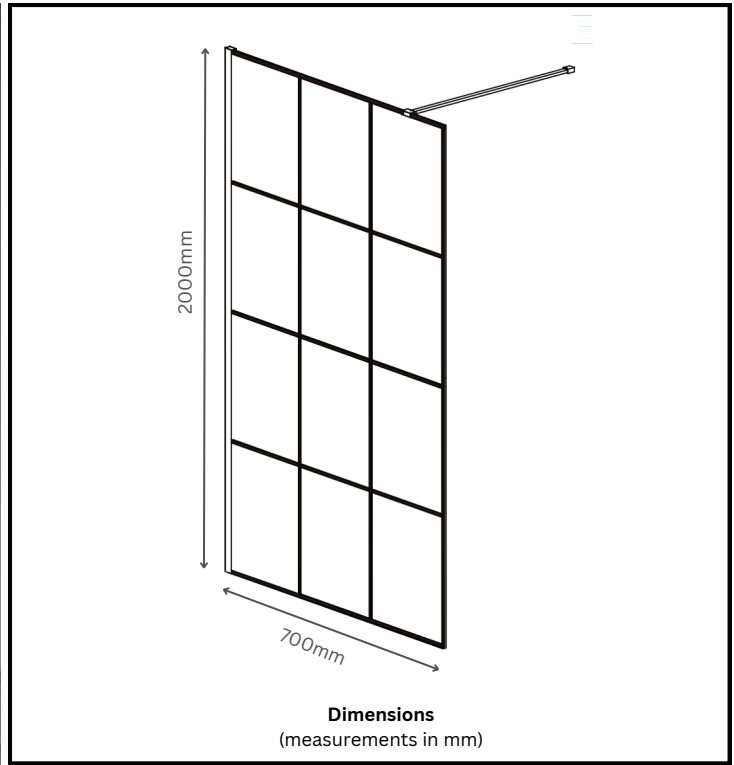

TECHNICAL DATA SHEET

8mm Wetroom Panel Matrix Glass 700mm x 2000mm

Product Code: AI8WP070-20BM

0121 508 9989

info@aquaproducts.co.uk

Aqua i Products, Unit 6
Station Road, Station Road
Industrial Estate,
Rowley Regis, B65 0JY

Product Measurements:

Product Weight (Kg):	31
Product Depth:	N/A
Product Width:	700mm
Product Height:	2000mm

General Information:

Construction Material:	Aluminium
Universal Fitting:	Yes
Colour / Finish:	Matt Black

Product Details:

Adjustment:	670-690mm
Easy Clean:	Yes
Support Arm:	Yes
Reversible:	Yes
Frame Type:	Framed
Wall Adjustment:	20mm
Glass Thickness:	8mm
Glass Type:	Clear
Screen Shape:	Rectangular

Compliance:

BS6206 & CE certified

We're confident about the quality of our products, and we want our customers to feel the same. That's why we proudly offer a lifetime guarantee. Seals and moving parts have a 12-month warranty.

You can find more details on our website, www.aquaproducts.co.uk