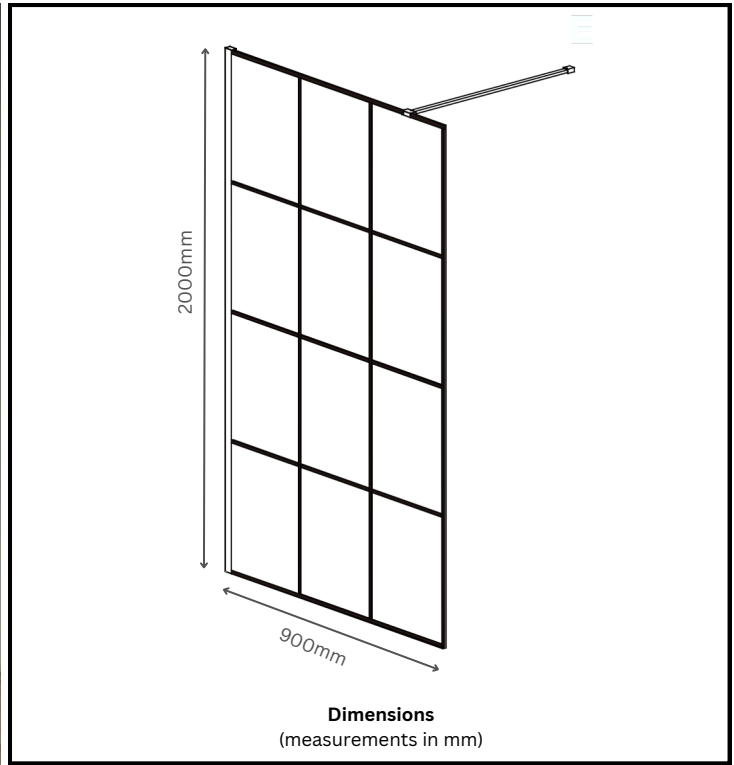

TECHNICAL DATA SHEET

8mm Wetroom Panel Matrix Glass 900mm x 2000mm

Product Code: AI8WP090-20BM

0121 508 9989

info@aquaproducts.co.uk

Aqua i Products, Unit 6
Station Road, Station Road
Industrial Estate,
Rowley Regis, B65 0JY

Product Measurements:

Product Weight (Kg):	34
Product Depth:	N/A
Product Width:	900mm
Product Height:	2000mm

General Information:

Construction Material:	Aluminium
Universal Fitting:	Yes
Colour / Finish:	Matt Black

Product Details:

Adjustment:	870-890mm
Easy Clean:	Yes
Support Arm:	Yes
Reversible:	Yes
Frame Type:	Framed
Wall Adjustment:	20mm
Glass Thickness:	8mm
Glass Type:	Clear
Screen Shape:	Rectangular

Compliance:

BS6206 & CE certified

We're confident about the quality of our products, and we want our customers to feel the same. That's why we proudly offer a lifetime guarantee. Seals and moving parts have a 12-month warranty.

You can find more details on our website, www.aquaproducts.co.uk