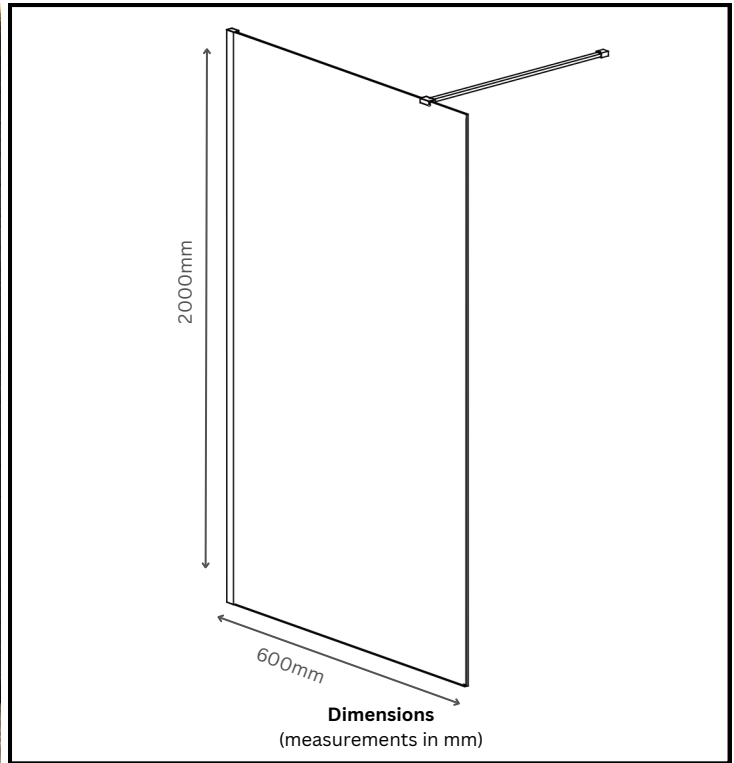

TECHNICAL DATA SHEET

10mm Wetroom Panel 600mm x 2000mm

Product Code: AI10WP060S-20H

0121 508 9989

info@aquaproducts.co.uk

Aqua i Products, Unit 6
Station Road, Station Road
Industrial Estate,
Rowley Regis, B65 0JY

Product Measurements:

Product Weight (Kg):	34
Product Depth:	N/A
Product Width:	600mm
Product Height:	2000mm

General Information:

Construction Material:	Aluminium
Universal Fitting:	Yes
Colour / Finish:	Chrome

Product Details:

Adjustment:	565-590mm
Easy Clean:	Yes
Support Arm:	Yes
Reversible:	Yes
Frame Type:	Unframed
Wall Adjustment:	25mm
Glass Thickness:	10mm
Glass Type:	Clear
Screen Shape:	Rectangular

Compliance: BS6206 & CE certified