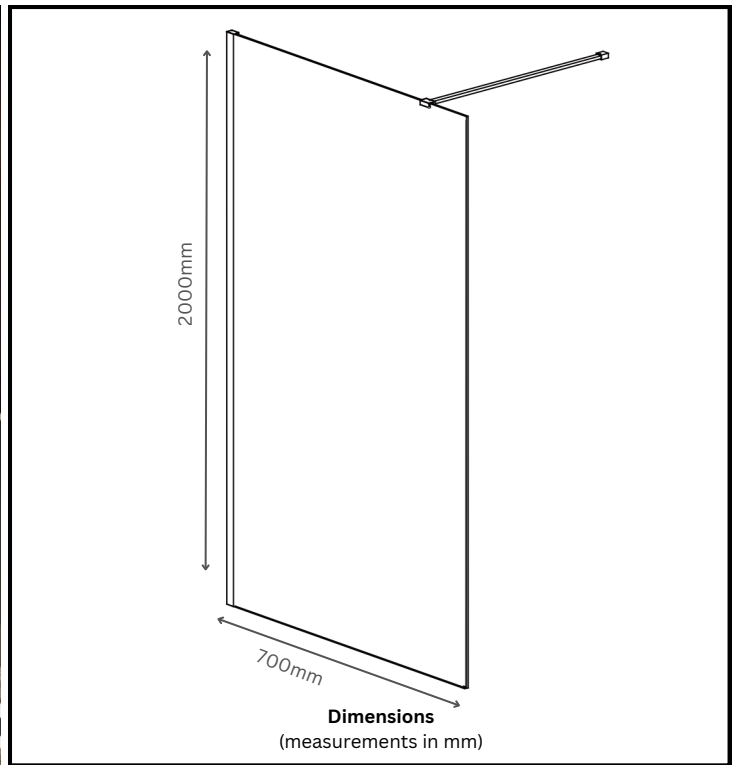

TECHNICAL DATA SHEET

10mm Wetroom Panel 700mm x 2000mm

Product Code: AI10WP070S-20H

0121 508 9989

info@aquaproducts.co.uk

Aqua i Products, Unit 6
Station Road, Station Road
Industrial Estate,
Rowley Regis, B65 0JY

Product Measurements:

Product Weight (Kg):	39
Product Depth:	N/A
Product Width:	700mm
Product Height:	2000mm

General Information:

Construction Material:	Aluminium
Universal Fitting:	Yes
Colour / Finish:	Chrome

Product Details:

Adjustment:	665-690mm
Easy Clean:	Yes
Support Arm:	Yes
Reversible:	Yes
Frame Type:	Unframed
Wall Adjustment:	25mm
Glass Thickness:	10mm
Glass Type:	Clear
Screen Shape:	Rectangular

Compliance: BS6206 & CE certified