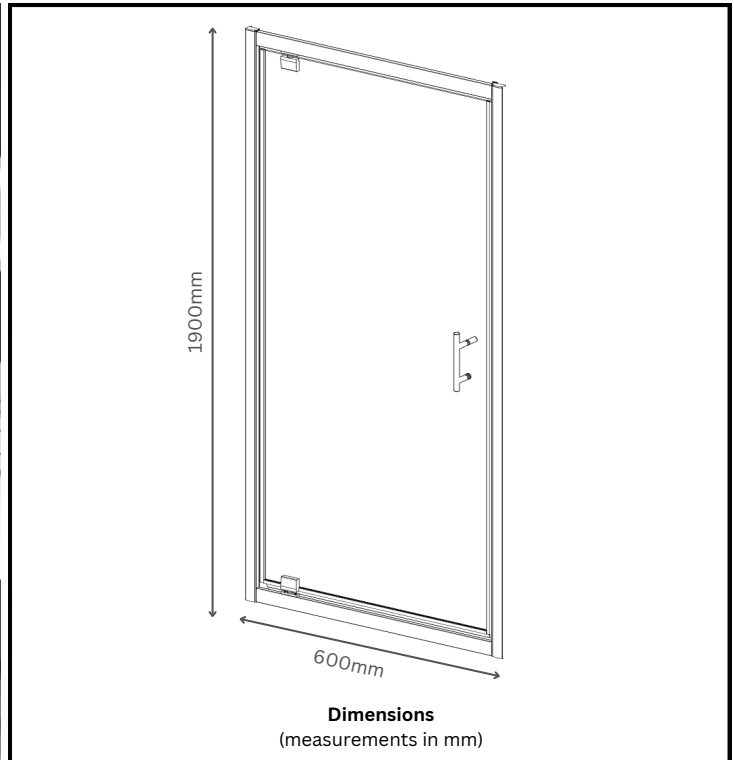

TECHNICAL DATA SHEET

6mm Pivot Shower Door 600mm x 1900mm

Product Code: AIPD060S-19H

0121 508 9989

Aqua i
Service · Quality · Value

info@aquaproducts.co.uk

Aqua i Products, Unit 6
Station Road, Station Road
Industrial Estate,
Rowley Regis, B65 0JY

Product Measurements:

Product Weight (Kg):	18
Product Depth:	N/A
Product Width:	600mm
Product Height:	1900mm

General Information:

Construction Material:	Aluminium
Universal Opening:	Yes
Colour / Finish:	Chrome

Product Details:

Adjustment:	550-590mm
Easy Clean:	Yes
Easy Release Door:	No
Door Style:	Single
Wall Adjustment:	40mm
Door Opening:	370mm
Glass Thickness:	6mm
Glass Type:	Clear
Enclosure Style:	Pivot

Compliance:

BS6206 & CE certified

We're confident about the quality of our products, and we want our customers to feel the same. That's why we proudly offer a lifetime guarantee. Seals and moving parts have a 12-month warranty.

You can find more details on our website, www.aquaproducts.co.uk