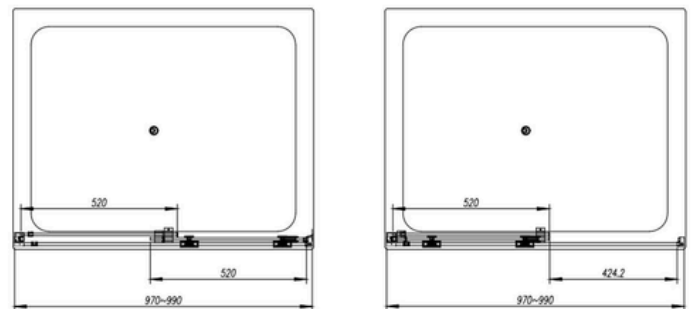

TECHNICAL DATA SHEET

8mm Glide Sliding Wetroom Panel 1000mm x 2000mm

Product Code: AIGSD100B

0121 508 9989

info@aquaproducts.co.uk

Aqua i Products, Unit 6
Station Road, Station Road
Industrial Estate,
Rowley Regis, B65 0JY

Product Measurements:

Product Weight (Kg):	45
Product Depth:	N/A
Product Width:	1000mm
Product Height:	2000mm

General Information:

Construction Material:	Aluminium
Universal Fitting:	Yes
Colour / Finish:	Matt Black

Product Details:

Adjustment:	975-990mm
Door Opening:	425mm
Fixed Panel Size:	520mm
Easy Clean:	Yes
Support Arm:	Yes
Reversible:	Yes
Frame Type:	Unframed
Wall Adjustment:	15mm
Glass Thickness:	8mm
Glass Type:	Clear
Screen Shape:	Rectangular

Compliance: BS6206 & CE certified

Dimensions
(measurements in mm)

We're confident about the quality of our products, and we want our customers to feel the same. That's why we proudly offer a lifetime guarantee. Seals and moving parts have a 12-month warranty.

You can find more details on our website, www.aquaproducts.co.uk