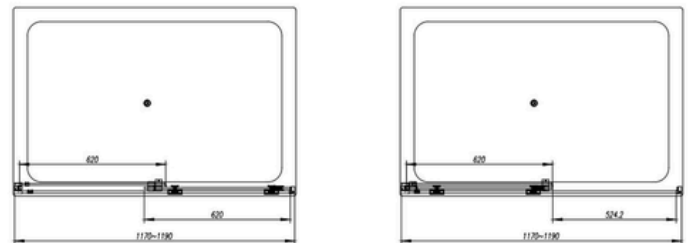

TECHNICAL DATA SHEET

8mm Glide Sliding Wetroom Panel 1200mm x 2000mm

Product Code: AIGSD120S

0121 508 9989

info@aquaproducts.co.uk

Aqua i Products, Unit 6
Station Road, Station Road
Industrial Estate,
Rowley Regis, B65 0JY

Product Measurements:

Product Weight (Kg):	53
Product Depth:	N/A
Product Width:	1200mm
Product Height:	2000mm

General Information:

Construction Material:	Aluminium
Universal Fitting:	Yes
Colour / Finish:	Chrome

Product Details:

Adjustment:	1175-1190mm
Door Opening:	525mm
Fixed Panel Size:	570mm
Easy Clean:	Yes
Support Arm:	Yes
Reversible:	Yes
Frame Type:	Unframed
Wall Adjustment:	15mm
Glass Thickness:	8mm
Glass Type:	Clear
Screen Shape:	Rectangular

Compliance: BS6206 & CE certified

Dimensions
(measurements in mm)

We're confident about the quality of our products, and we want our customers to feel the same. That's why we proudly offer a lifetime guarantee. Seals and moving parts have a 12-month warranty.

You can find more details on our website, www.aquaproducts.co.uk