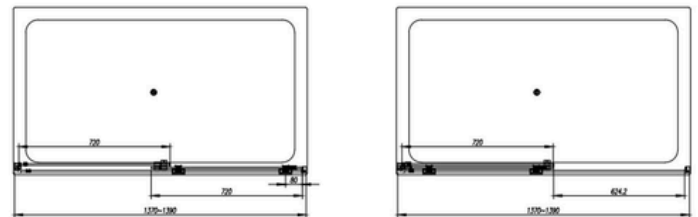

TECHNICAL DATA SHEET

8mm Glide Sliding Wetroom Panel 1400mm x 2000mm

Product Code: AIGSD140S

0121 508 9989

info@aquaproducts.co.uk

Aqua i Products, Unit 6
Station Road, Station Road
Industrial Estate,
Rowley Regis, B65 0JY

Product Measurements:

Product Weight (Kg):	66
Product Depth:	N/A
Product Width:	1400mm
Product Height:	2000mm

General Information:

Construction Material:	Aluminium
Universal Fitting:	Yes
Colour / Finish:	Chrome

Product Details:

Adjustment:	1375-1390mm
Door Opening:	625mm
Fixed Panel Size:	720mm
Easy Clean:	Yes
Support Arm:	Yes
Reversible:	Yes
Frame Type:	Unframed
Wall Adjustment:	15mm
Glass Thickness:	8mm
Glass Type:	Clear
Screen Shape:	Rectangular

Compliance:

BS6206 & CE certified

(measurements in mm)

We're confident about the quality of our products, and we want our customers to feel the same. That's why we proudly offer a lifetime guarantee. Seals and moving parts have a 12-month warranty.

You can find more details on our website, www.aquaproducts.co.uk