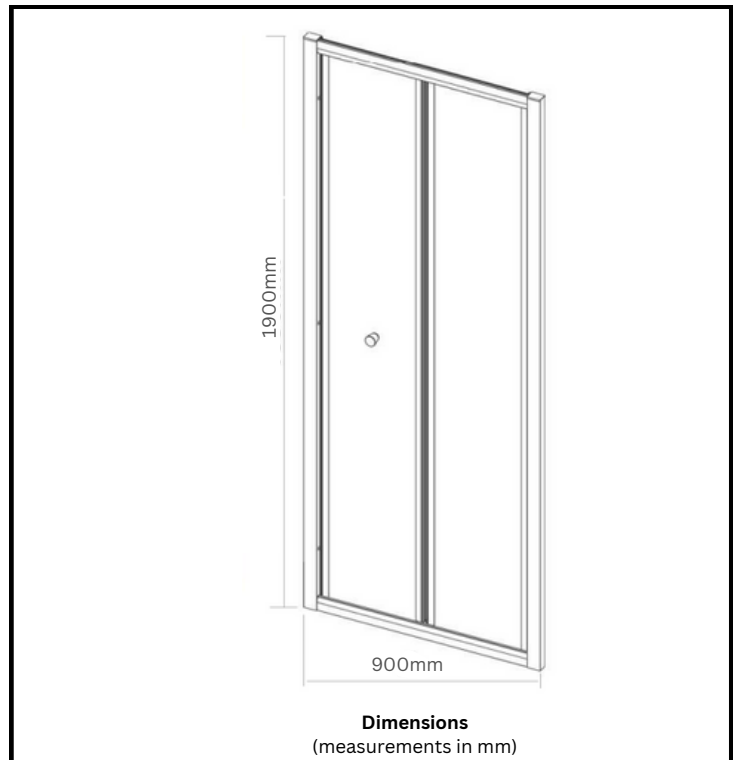

# TECHNICAL DATA SHEET

8mm Bifold Shower Door 900mm x 1900mm

Product Code: AI8BD090S

0121 508 9989

**Aqua i**  
Service · Quality · Value

[info@aquaproducts.co.uk](mailto:info@aquaproducts.co.uk)

Aqua i Products, Unit 6  
Station Road, Station Road  
Industrial Estate,  
Rowley Regis, B65 0JY

Product Measurements:	
Product Weight (Kg):	27
Product Width:	900mm
Product Height:	1900mm
General Information:	
Construction Material:	Aluminium
Universal Opening:	Left or Right
Colour / Finish:	Chrome
Product Details:	
Adjustment:	860-900mm
Easy Clean:	Yes
Hinge Type:	Pivot
Door Type:	Single Door
Frame Type:	Framed
Wall Adjustment:	20mm
Door Opening:	640mm
Glass Thickness:	8mm
Glass Type:	Clear
Enclosures Shape:	Rectangular
Compliance:	BS6206 & CE certified