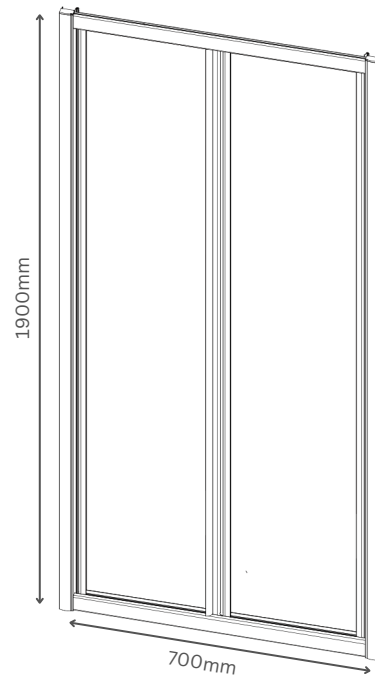

TECHNICAL DATA SHEET

6mm Bifold Shower Door 700mm x 1900mm

Product Code: AIBD070S-19H

0121 508 9989

Aqua i
Service · Quality · Value

info@aquaproducts.co.uk

Aqua i Products, Unit 6
Station Road, Station Road
Industrial Estate,
Rowley Regis, B65 0JY

Product Measurements:

Product Weight (Kg):	17.50
Product Depth:	N/A
Product Width:	700mm
Product Height:	1900mm

General Information:

Construction Material:	Aluminium
Universal Opening:	Yes
Colour / Finish:	Chrome

Product Details:

Adjustment:	650-690mm
Easy Clean:	Yes
Easy Release Door:	No
Door Style:	Single
Wall Adjustment:	40mm
Door Opening:	410mm
Glass Thickness:	6mm
Glass Type:	Clear
Enclosure Style:	Bifold
Fixed Panel Size:	250mm

Compliance: BS6206 & CE certified

Dimensions
(measurements in mm)

We're confident about the quality of our products, and we want our customers to feel the same. That's why we proudly offer a lifetime guarantee. Seals and moving parts have a 12-month warranty.

You can find more details on our website, www.aquaproducts.co.uk