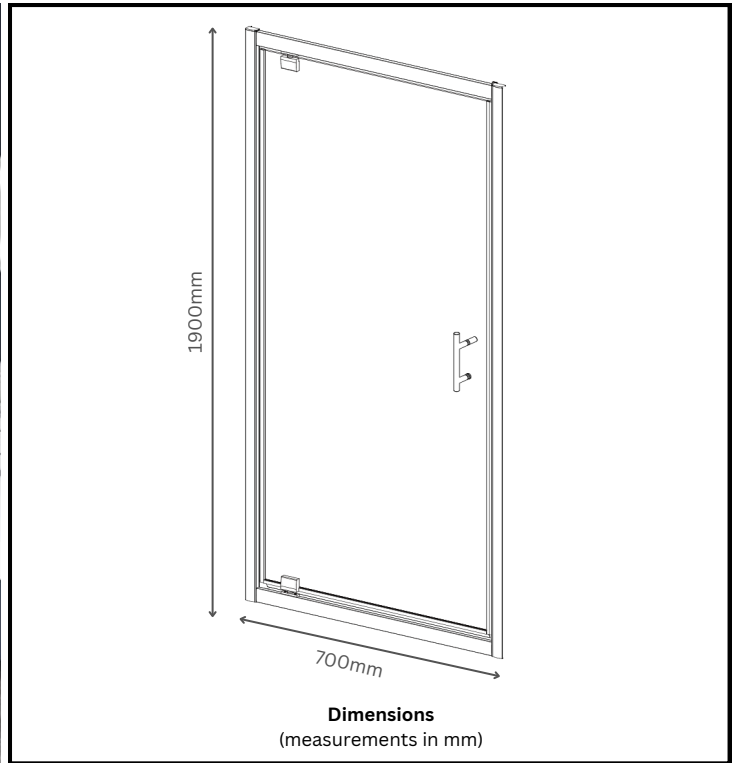

TECHNICAL DATA SHEET

6mm Pivot Shower Door 700mm x 1900mm

Product Code: AIPD070S-19H

0121 508 9989

Aqua i
Service · Quality · Value

info@aquaproducts.co.uk

Aqua i Products, Unit 6
Station Road, Station Road
Industrial Estate,
Rowley Regis, B65 0JY

Product Measurements:

Product Weight (Kg):	21
Product Depth:	N/A
Product Width:	700mm
Product Height:	1900mm

General Information:

Construction Material:	Aluminium
Universal Opening:	Yes
Colour / Finish:	Chrome

Product Details:

Adjustment:	650-690mm
Easy Clean:	Yes
Easy Release Door:	No
Door Style:	Single
Wall Adjustment:	40mm
Door Opening:	445mm
Glass Thickness:	6mm
Glass Type:	Clear
Enclosure Style:	Pivot

Compliance:

BS6206 & CE certified

We're confident about the quality of our products, and we want our customers to feel the same. That's why we proudly offer a lifetime guarantee. Seals and moving parts have a 12-month warranty.

You can find more details on our website, www.aquaproducts.co.uk