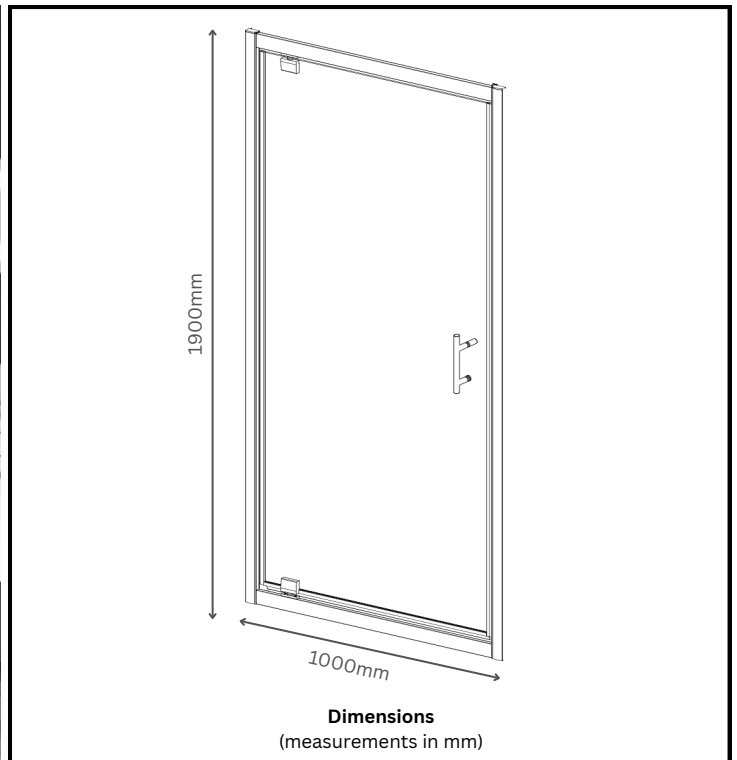

TECHNICAL DATA SHEET

6mm Pivot Shower Door 1000mm x 1900mm

Product Code: AIPD100S-19H

0121 508 9989

Aqua i
Service · Quality · Value

info@aquaproducts.co.uk

Aqua i Products, Unit 6
Station Road, Station Road
Industrial Estate,
Rowley Regis, B65 0JY

Product Measurements:

Product Weight (Kg):	30
Product Depth:	N/A
Product Width:	1000mm
Product Height:	1900mm

General Information:

Construction Material:	Aluminium
Universal Opening:	Yes
Colour / Finish:	Chrome

Product Details:

Adjustment:	950-990mm
Easy Clean:	Yes
Easy Release Door:	No
Door Style:	Single
Wall Adjustment:	40mm
Door Opening:	695mm
Glass Thickness:	6mm
Glass Type:	Clear
Enclosure Style:	Pivot

Compliance: BS6206 & CE certified

We're confident about the quality of our products, and we want our customers to feel the same. That's why we proudly offer a lifetime guarantee. Seals and moving parts have a 12-month warranty.

You can find more details on our website, www.aquaproducts.co.uk