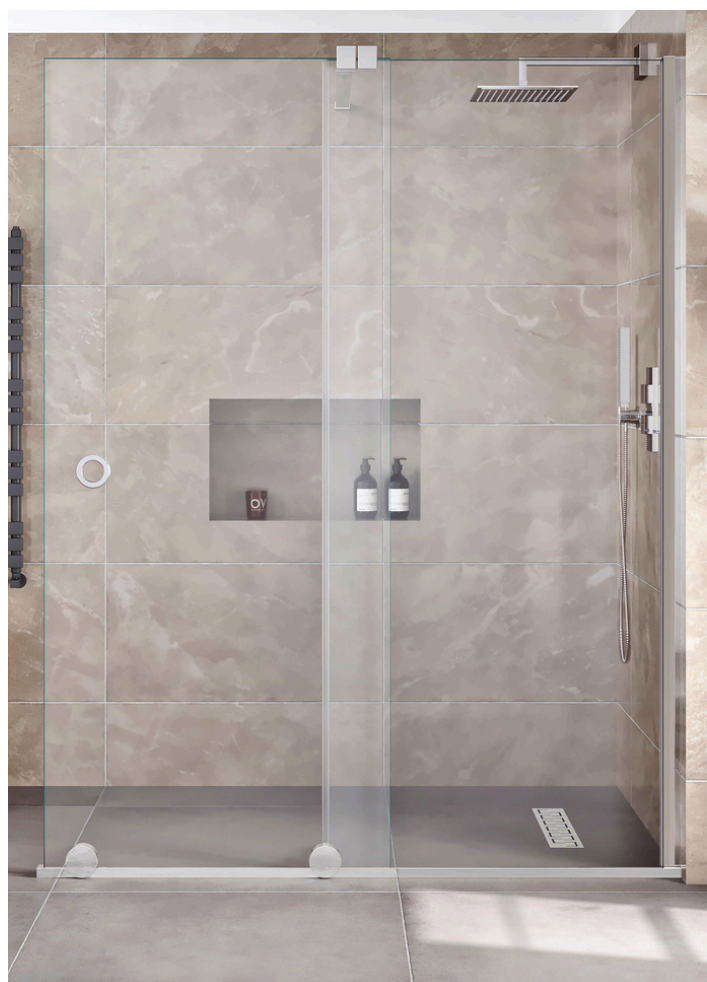

GLIDE WETROOM PANELS

Available from April 2025

Required: Door Only (20mm Adjustment)

SIZE (mm)	ADJUSTMENT (mm)	CHROME CODE	PRICE	BLACK CODE	PRICE
1000	965-985	AIGSD100S	£628	AIGSD100B	£707
1200	1165-1185	AIGSD120S	£687	AIGSD120B	£756
1300	1265-1285	AIGSD130S	£736	AIGSD130B	£806
1400	1365-1385	AIGSD140S	£800	AIGSD140B	£866
1500	1465-1485	AIGSD150S	£829	AIGSD150B	£891
1600	1565-1585	AIGSD160S	£860	AIGSD160B	£925
1700	1665-1685	AIGSD170S	£890	AIGSD170B	£962

Create a spacious showering area with Aqua Glide Wetrooms, combining the functionality of a traditional sliding door, with the frameless design of a modern wetroom panel.

Optional Recess profiles are also available to optimise even the most compact of showering spaces.

Minimalistic bottom only rollers effortlessly glide the door into place to achieve a sleek and seamless look.

All prices include VAT.