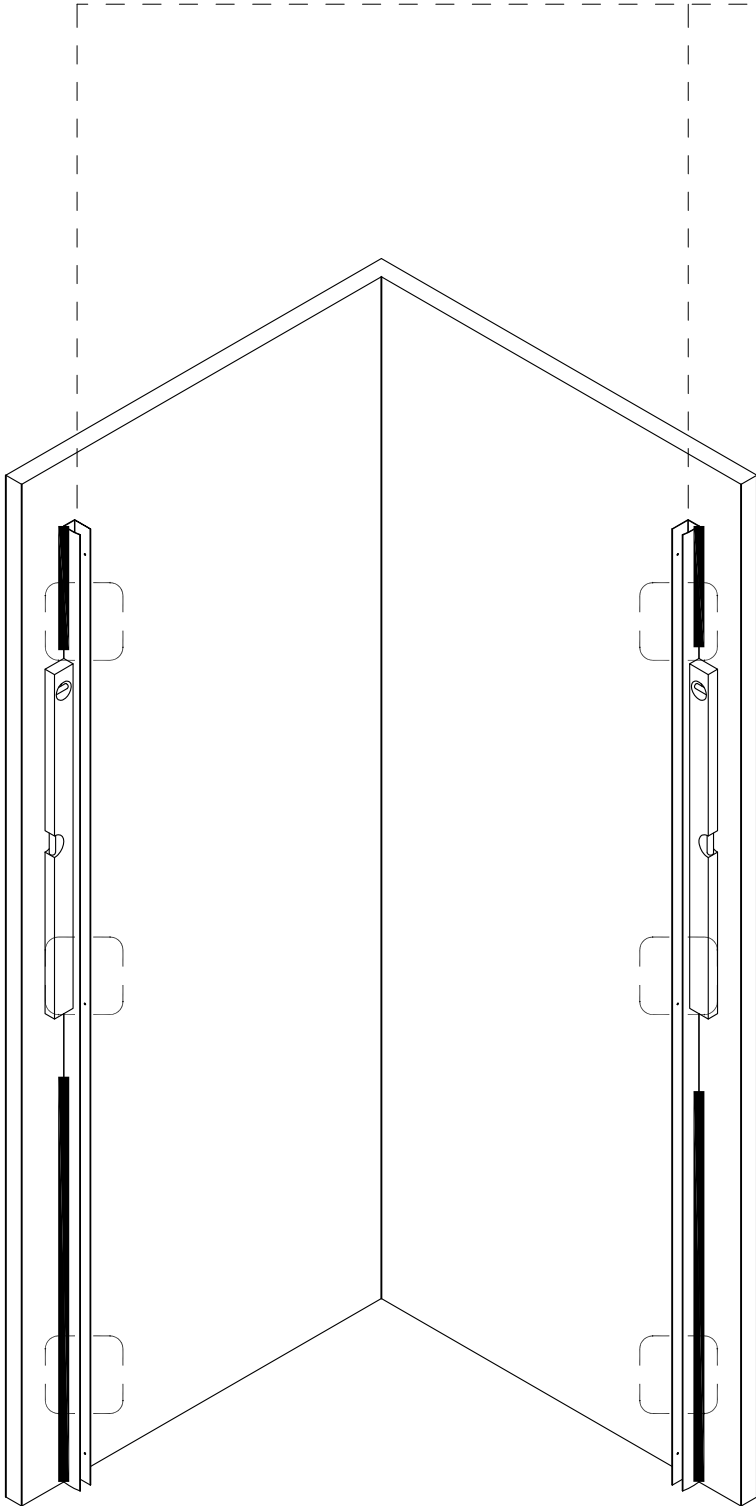

12

X6

7

ST3.9X35

X6

8