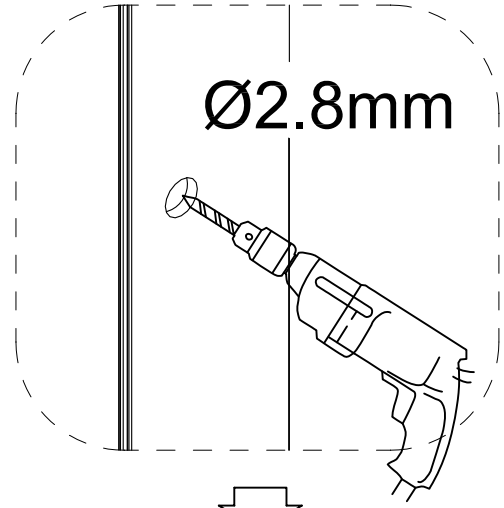

Aqua i
Shower Enclosures

Ø6mm

Ø2.8mm

1

X2

2

X2

3

14

X4

15

X4

16

X2

17

X1

18

X2

19

X2

1  X2	2  X2	3  X2	4  ST3.9X35 X8
--	---	---	---

Ø2.8mm

5

ST3.5X10

8

Ø2.8mm

1

ST3.5X10

X6

2

X6

19