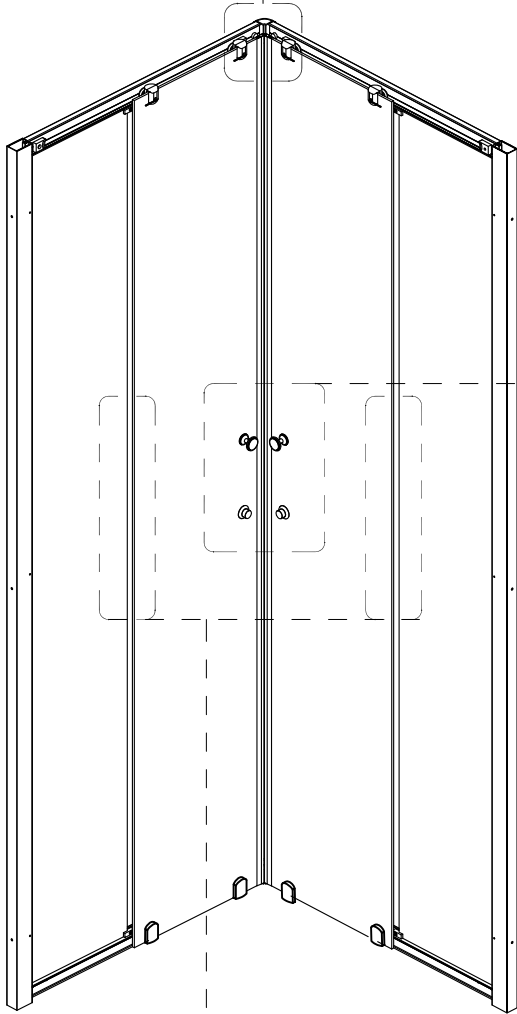

Aqua i
Shower Enclosures

Ø6mm

Ø2.8mm

1

X2

2

X2

3

18

X2

19

X2

1  X2	2  X2	3  X2	4  ST3.9X35 X8
--	---	---	---

Ø2.8mm

5

ST3.5X10

BT3.9X10

X4

6

12

X6

7

ST3.9X35

X6

8

Ø2.8mm

1

ST3.5X10

X6

2

X6

19