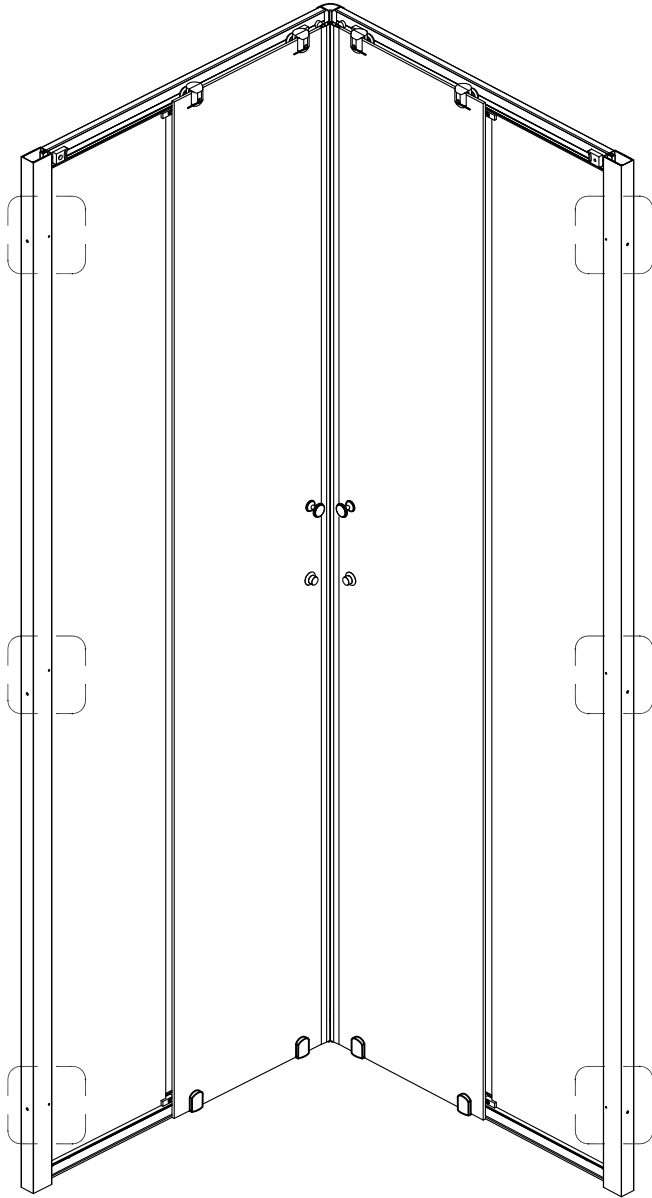

Aqua i
Shower Enclosures

Ø6mm

Ø2.8mm

1

X2

2

X2

3

14

X4

15

X4

16

X2

17

X1

18

X2

19

X2

1  X2	2  X2	3  X2	4  ST3.9X35 X8
--	---	---	---

Ø2.8mm

5

ST3.5X10

8

Ø2.8mm

1

ST3.5X10

X6

2

X6

19