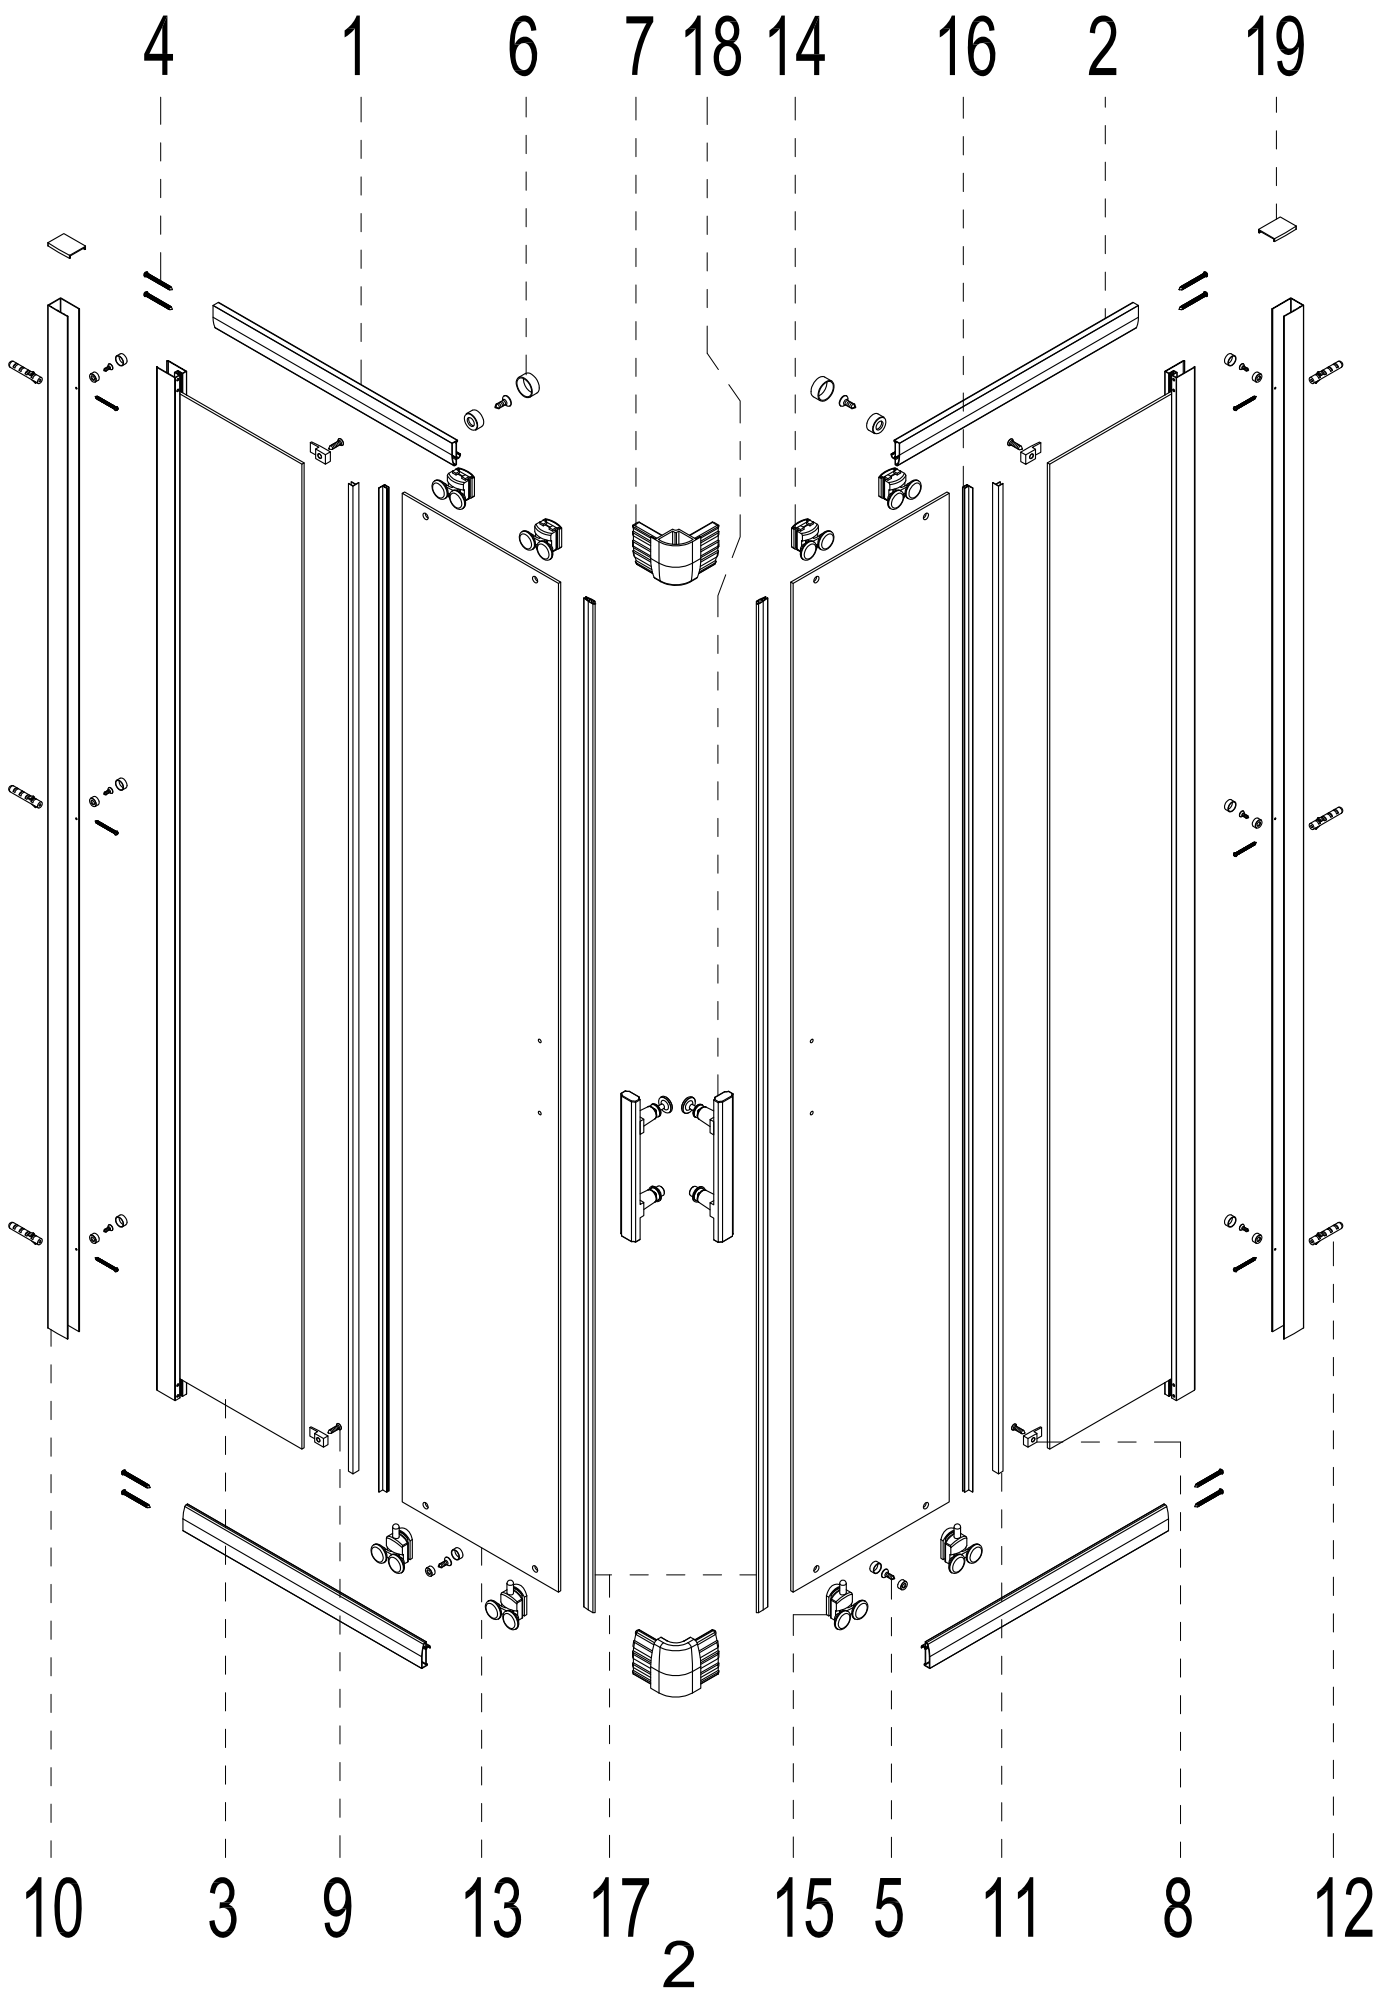

Aqua i
Shower Enclosures

Ø6mm

Ø2.8mm

1

X2

2

X2

3

14

X4

15

X4

16

X2

17

X1

18

X2

19

X2

1  X2	2  X2	3  X2	4  ST3.9X35 X8
--	---	---	---

Ø2.8mm

5

ST3.5X10

8

Ø2.8mm

1

ST3.5X10

X6

2

X6

19